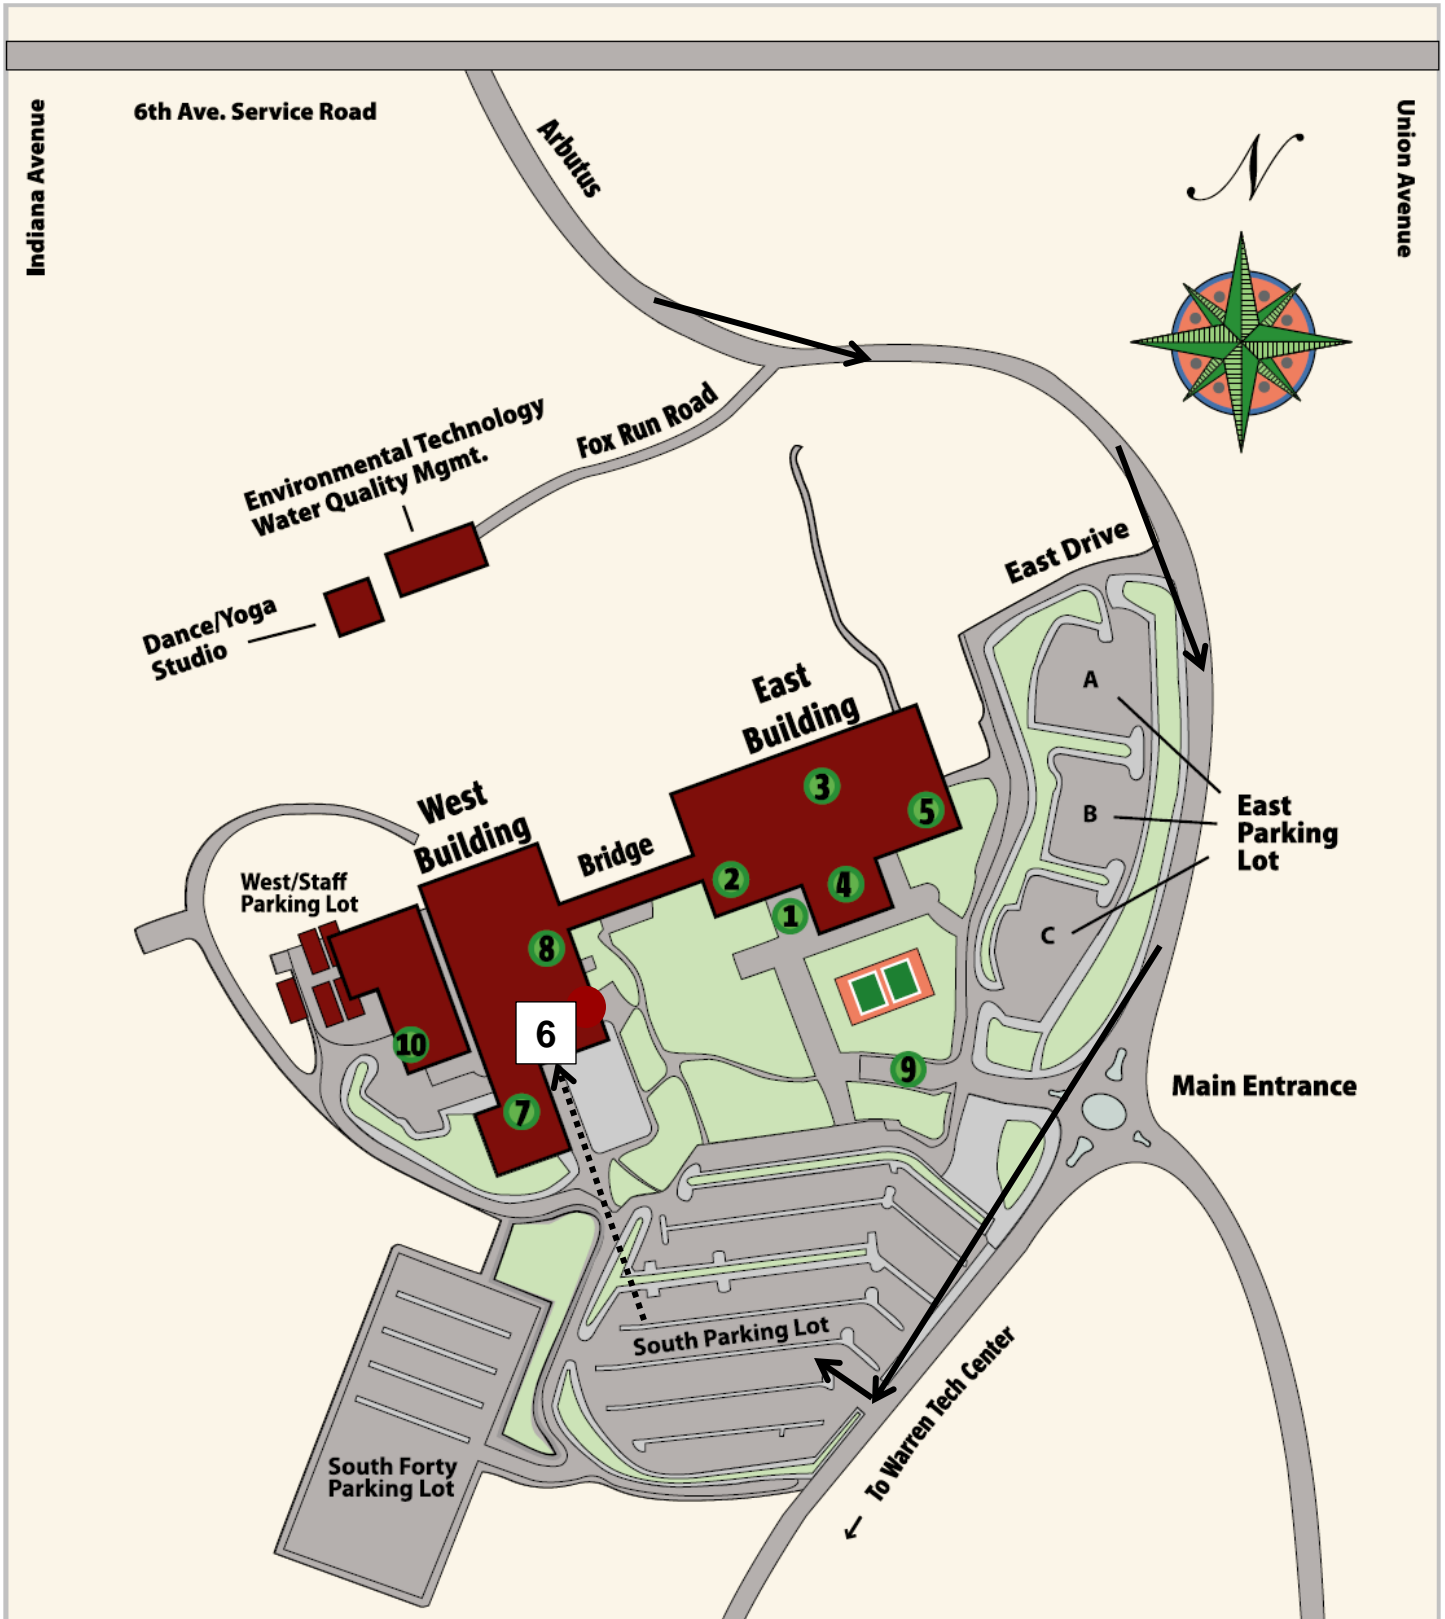

Red Rocks Community College  
13300 West 6th Ave.  
Lakewood, CO 80228

Sixth Avenue Freeway east to the Indiana Street exit. Turn right (south) on Indiana to the Sixth Avenue Frontage Road traffic light. Turn left (east) on the Sixth Avenue Frontage Road and continue to the entrance sign for the college. Turn right at the sign (Arbutus Drive) and continue to the college, which is located on the west side of Arbutus, go to Upper West Entrance on map, straight down the hall approximately 40 paces, then right - down two flights of stairs, then straight to Room 605 the Community Room.

**SEE MAPS NEXT THREE PAGES**

# LOWER LEVEL

## West Wing

- 1 Main Entrance
- 2 Information & Campus Police
- 3 Admissions & Financial Aid
- 4 Learning Commons/Library
- 5 East Entrance

**6 - Upper West Entrance**

- 7 Bookstore
- 8 Student Life
- 9 Handicapped Parking
- 10 Mailroom/Receiving