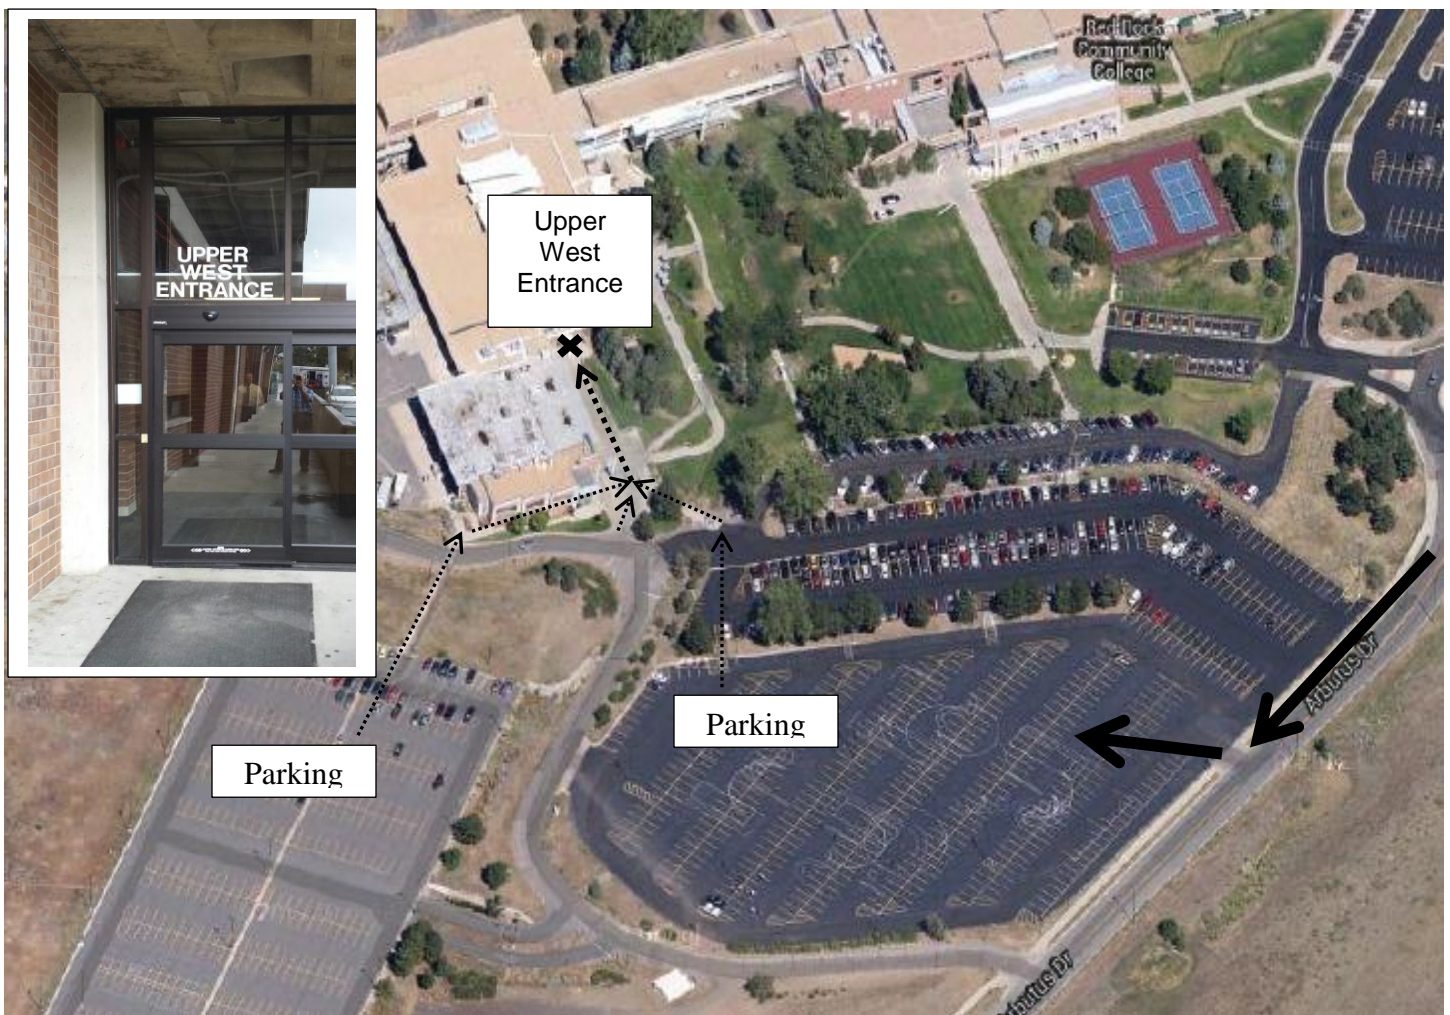

Red Rocks Community College  
13300 West 6th Ave.  
Lakewood, CO 80228

Sixth Avenue Freeway east to the Indiana Street exit. Turn right (south) on Indiana to the Sixth Avenue Frontage Road traffic light. Turn left (east) on the Sixth Avenue Frontage Road and continue to the entrance sign for the college. Turn right at the sign (Arbutus Drive) and continue to the college, which is located on the west side of Arbutus, go to Upper West Entrance on map, straight down the hall approximately 40 paces, then right - down two flights of stairs, then straight to Room 605 the Community Room.

**SEE MAPS NEXT THREE PAGES**