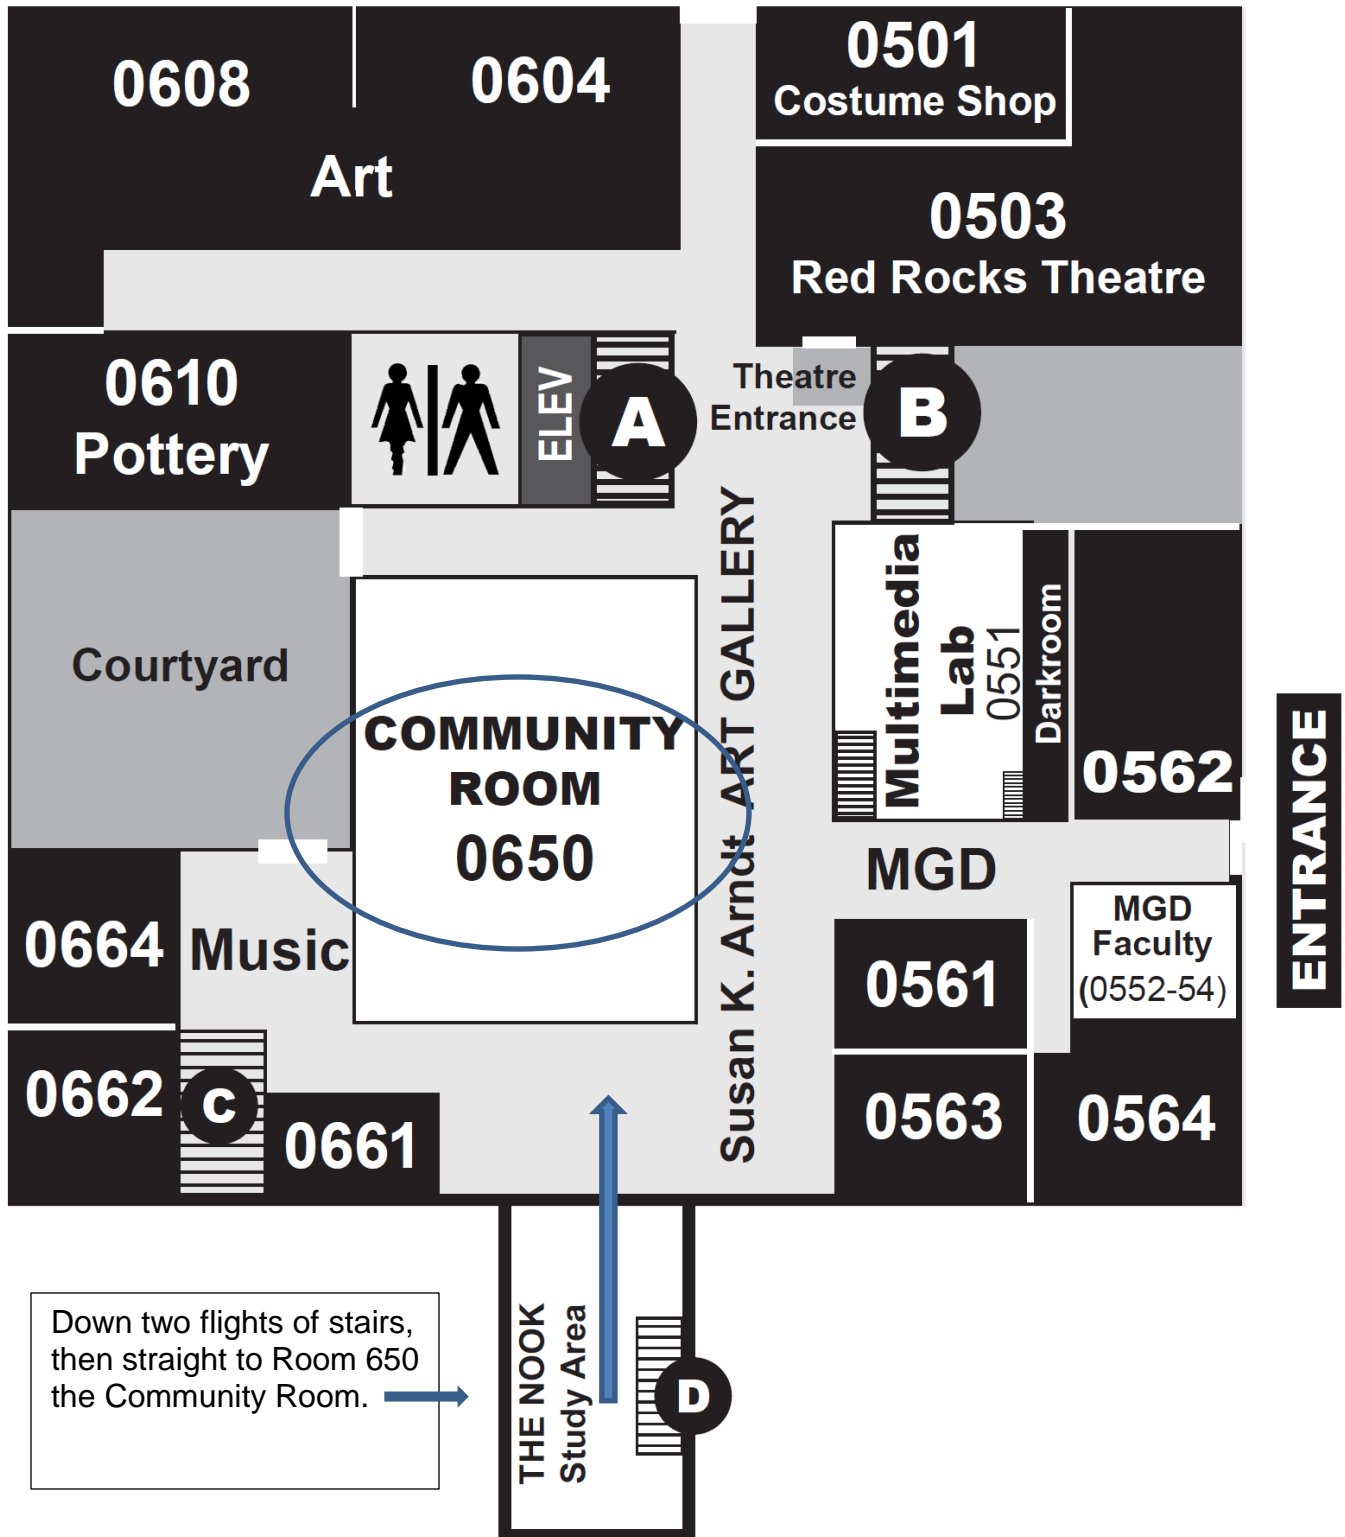

Red Rocks Community College  
13300 West 6th Ave.  
Lakewood, CO 80228

Sixth Avenue Freeway east to the Indiana Street exit. Turn right (south) on Indiana to the Sixth Avenue Frontage Road traffic light. Turn left (east) on the Sixth Avenue Frontage Road and continue to the entrance sign for the college. Turn right at the sign (Arbutus Drive) and continue to the college, which is located on the west side of Arbutus, go to Upper West Entrance on map, straight down the hall approximately 40 paces, then right - down two flights of stairs, then straight to Room 605 the Community Room.

**SEE MAPS NEXT THREE PAGES**

# LOWER LEVEL

## West Wing

- 1 Main Entrance
- 2 Information & Campus Police
- 3 Admissions & Financial Aid
- 4 Learning Commons/Library
- 5 East Entrance

**6 - Upper West Entrance**

- 7 Bookstore
- 8 Student Life
- 9 Handicapped Parking
- 10 Mailroom/Receiving